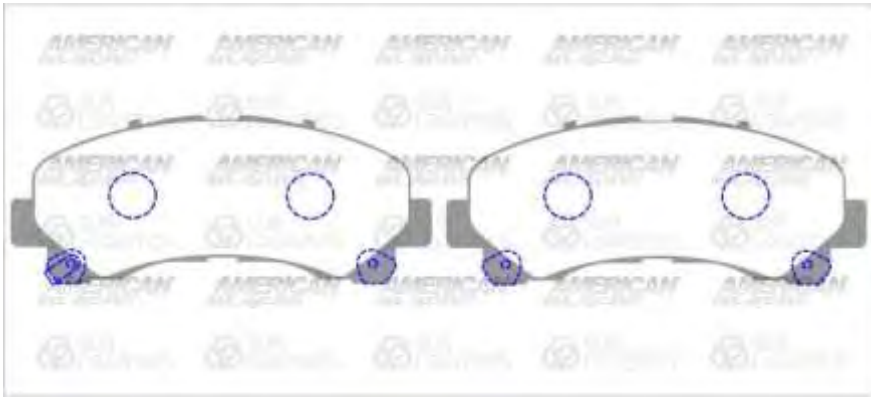

CHEVROLET	TRAIL BLAZER	GM	2012	2012	ABD0883
GREAT WALL	X200		2011	2011	
HOLDEN	COLORADO	2.4 / 3 / 3.6 / TD	2008	2008	
ISUZU	D-MAX	CHINA / 2.5	2012	2014	
ISUZU	MU, WIZARD	3	2007	2016	ABD1281