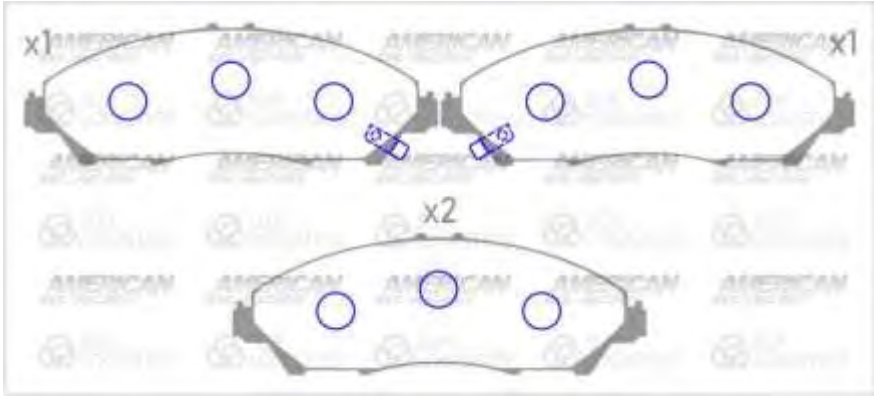

ACURA	MDX		2007	2017	ABD1281 / ABD1724 / ABD1954
ACURA	RLX	SPORT HYBRID	2014	2017	
ACURA	ZDX		2010	2013	ABD1281
CADILLAC	XT5		2017	2017	ABD1877
CADILLAC	XTS		2017	2017	ABD1877
GMC TRUCK	ACADIA		2017	2017	ABD1877
HONDA	PILOT		2009	2017	ABD1281 / ABD1585 / ABD1724
HONDA	RIDGELINE		2017	2017	ABD1724