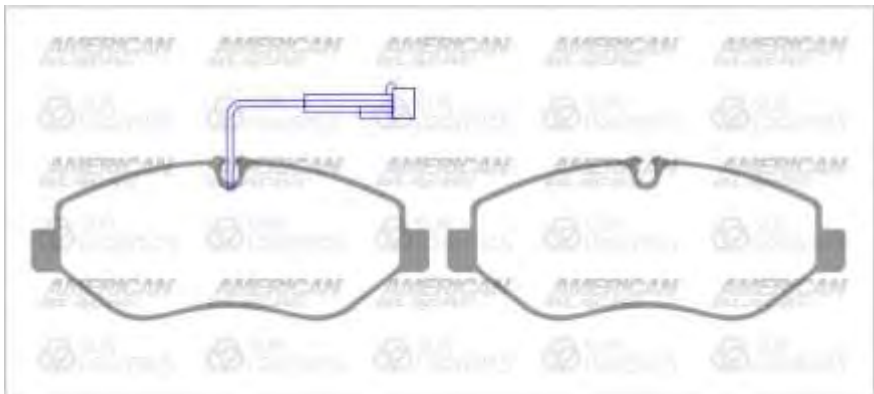

FREIGHTLINER	SPRINTER	2500	2013	2016	ABD1317
MERCEDES BENZ	METRIS		2016	2017	ABD1893
MERCEDES BENZ	SPRINTER M	2500	2013	2016	ABD1317
VOLKSWAGEN	CRAFTER		2017